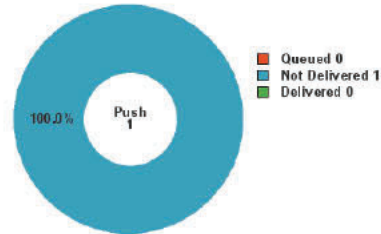

# of Jobs: 1

Broadcast Name	Type	Submitted by	Scheduled Date	Scheduled Time	First Pass	Recipients	# of Phones	# of Emails
Correction on Student Name	Critical	111087	Apr 26, 2021 - Apr 26, 2021	10:02 AM - 9:00 PM	N/A	2262	0	3864

Results

Email (3871 contacts)

Push (2262 contacts)

ID#	First Name	Last Name	Organization	Type	Recipient	Destination	Atmpts	Last Atmpt	Result*	Resp
			South County High	Email	[REDACTED]	[REDACTED]@yahoo.com	1	Apr 26 10:04 AM	delivered	
			South County High	Push					No Contact	
			South County High	Email	[REDACTED]	[REDACTED]@gmail.com	1	Apr 26 10:04 AM	delivered	
			South County High	Email	[REDACTED]	[REDACTED]@yahoo.com	1	Apr 26 10:04 AM	delivered	
			South County High	Push					No Contact	
			South County High	Email	[REDACTED]	[REDACTED]@gmail.com	1	Apr 26 10:05 AM	delivered	
			South County High	Email	[REDACTED]	[REDACTED]1@hotmail.com	1	Apr 26 10:05 AM	delivered	
			South County High	Push					No Contact	
			South County High	Email	[REDACTED]	[REDACTED]@gmail.com	0		Duplicate	
			South County High	Email	[REDACTED]	[REDACTED]@yahoo.com	0		Duplicate	
			South County High	Push					No Contact	
			South County High	Email	[REDACTED]	[REDACTED]@yahoo.com	1	Apr 26 10:04 AM	delivered	
			South County High	Email	[REDACTED]	[REDACTED]@gmail.com	1	Apr 26 10:04 AM	delivered	
			South County High	Push					No Contact	
			South County High	Email	[REDACTED]	[REDACTED]@yahoo.com	0		Duplicate	
			South County High	Email	[REDACTED]	[REDACTED]@gmail.com	0		Duplicate	
			South County High	Push					No Contact	

* For more information about result statuses, please refer to the online help system.