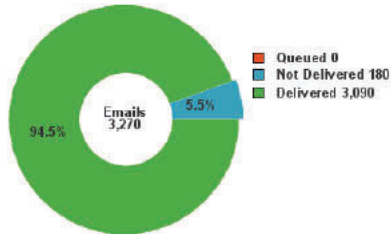

of Jobs: 1

Broadcast Name	Type	Submitted by	Scheduled Date	Scheduled Time	First Pass	Recipients	# of Phones	# of Emails
Correction on Student Name	Critical	111087	Apr 26, 2021 - Apr 26, 2021	10:02 AM - 9:00 PM	N/A	2262	0	3864

Results

Email (3871 contacts)

Push (2262 contacts)

ID#	First Name	Last Name	Organization	Type	Recipient	Destination	Atmpts	Last Atmpt	Result*	Resp
			South County High	Email	[REDACTED]	[REDACTED]@yahoo.com	1	Apr 26 10:04 AM	delivered	
			South County High	Push					No Contact	
			South County High	Email	[REDACTED]	[REDACTED]@gmail.com	1	Apr 26 10:04 AM	delivered	
			South County High	Email	[REDACTED]	[REDACTED]@yahoo.com	1	Apr 26 10:04 AM	delivered	
			South County High	Push					No Contact	
			South County High	Email	[REDACTED]	[REDACTED]@gmail.com	1	Apr 26 10:05 AM	delivered	
			South County High	Email	[REDACTED]	[REDACTED]1@hotmail.com	1	Apr 26 10:05 AM	delivered	
			South County High	Push					No Contact	
			South County High	Email	[REDACTED]	[REDACTED]@gmail.com	0		Duplicate	
			South County High	Email	[REDACTED]	[REDACTED]@yahoo.com	0		Duplicate	
			South County High	Push					No Contact	
			South County High	Email	[REDACTED]	[REDACTED]@yahoo.com	1	Apr 26 10:04 AM	delivered	
			South County High	Email	[REDACTED]	[REDACTED]@gmail.com	1	Apr 26 10:04 AM	delivered	
			South County High	Push					No Contact	
			South County High	Email	[REDACTED]	[REDACTED]@yahoo.com	0		Duplicate	
			South County High	Email	[REDACTED]	[REDACTED]@gmail.com	0		Duplicate	
			South County High	Push					No Contact	